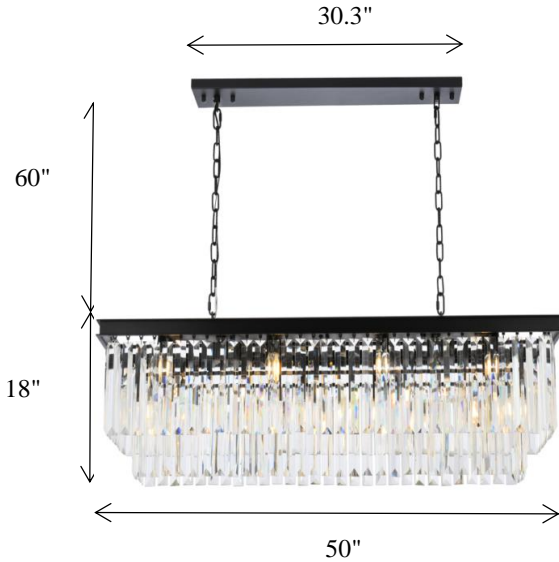

PRODUCT SPECIFICATION SHEET

Sydney collection

Sydney 12-Light Matte Black Finish Clear Crystal

Matte Black
Item No:1232D50MB

Polished Nickel
Item No:1232D50PN

Available Finishes

The Collection is composed of Chandeliers,
Pendants

Dimensions

Canopy/Backplate (in)	L30.3"*W5"*H1"
Chain/Rod Length	60"
Length	50"
Width	14"
Height	18"
Maximum Height	78"

Specifications

Finish	2 Finishes
Material	Iron and Crystal
Crystal Color	Clear
Type	Pendant
Hanging Device	Chain
Voltage	110-125V
Dimmable	YES
Warranty	1 Year Limited
Shipment Type	Small Parcel

Bulb / Socket

Socket Type	E12
Number of Lights	12
Wattage/Bulb	40W
Included	No

Installation

Indoor/Outdoor	Indoor
Dry/Wet/Damp	Dry
Weight	105.4 LBS
Wire Length	144"
Safety Rating	UL Listed